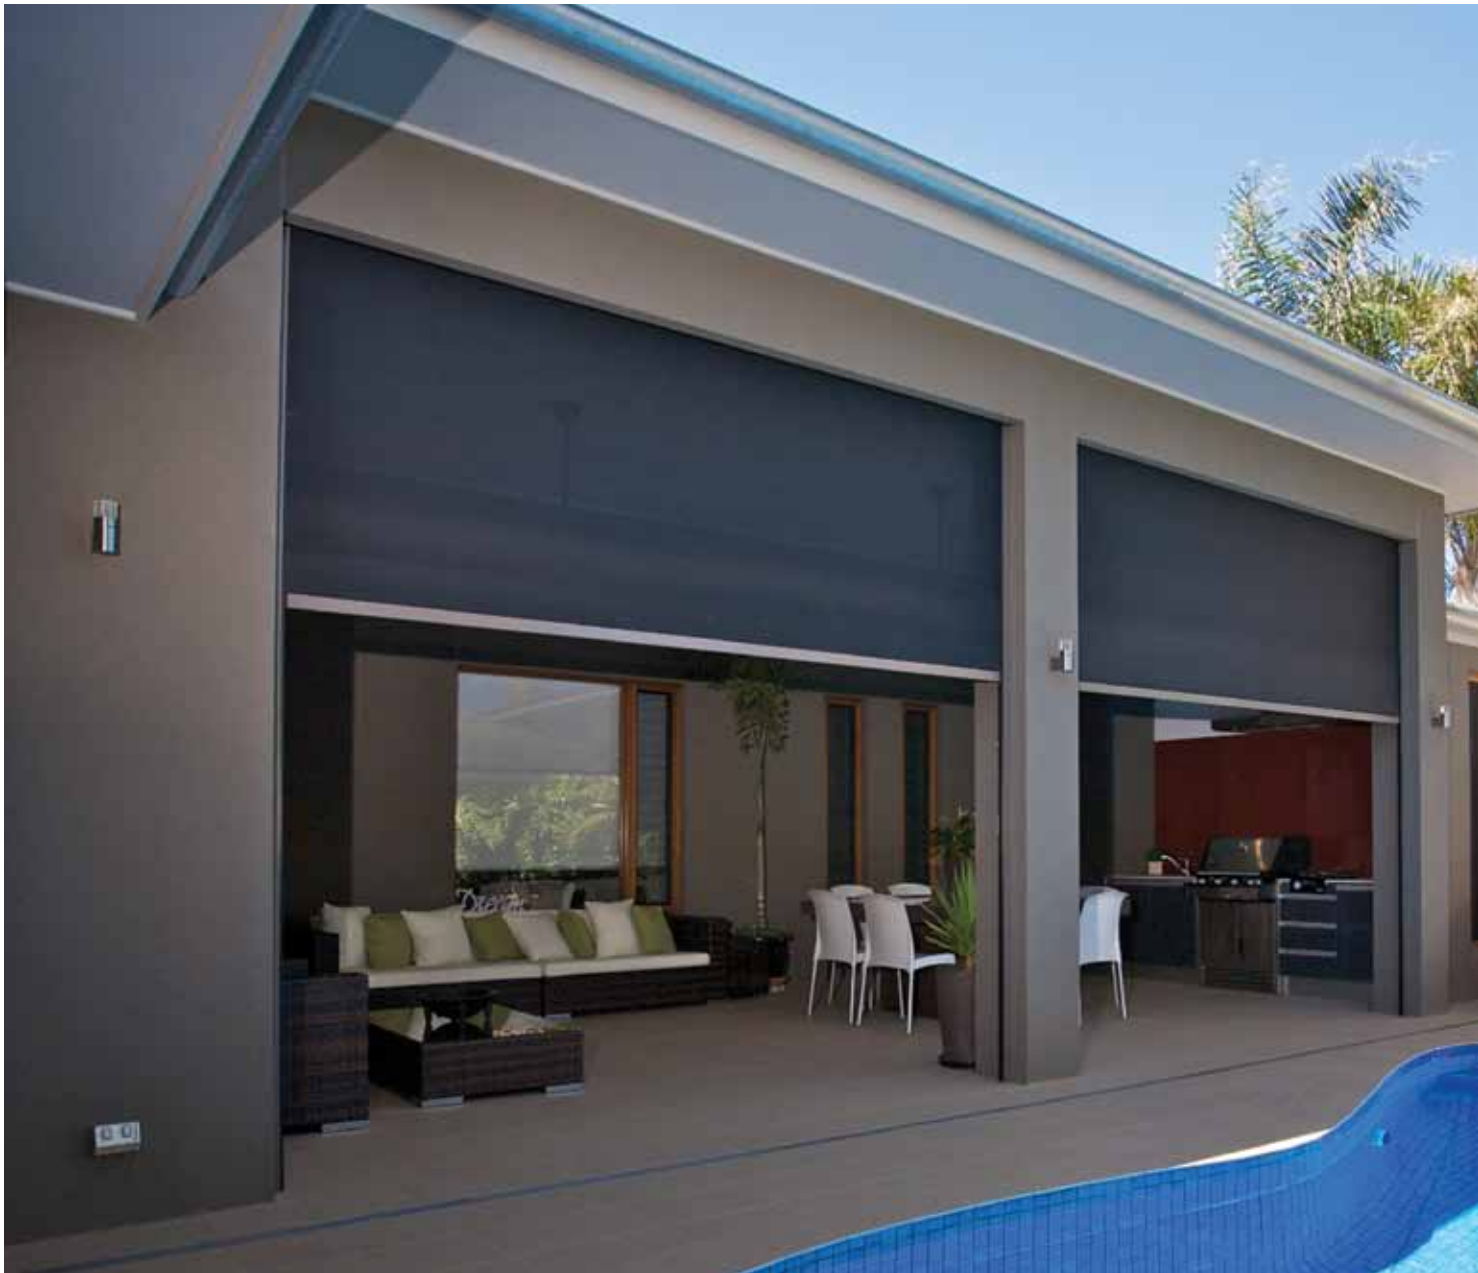

ZIPSCREEN
OUTDOOR SUNSHADE BLINDS

Zipscreen is the ultimate external screening solution for any outdoor area or window.

Specially designed for alfresco entertaining areas such as **pergolas, verandahs, and balconies**, it offers **privacy and protection** from the sun, wind, rain, and insects **all year round**. Also ideal for **home and office windows**, it serves as a sleek, secure, and durable alternative to traditional awnings & outdoor roller shutters. Your custom designed Zipscreen system can be made in widths of up to 5 metres or an impressive 7 metres with Zipscreen Extreme, offering you an external solution to fit almost any area.

Cleverly constructed with hidden interlocking parts, the Zipscreen system features self-aligning side channels enabling installation in out of square areas, unlike many outdoor shade blinds.

Suitable for both residential and commercial applications, options include an enclosed box, range of colours and various controls to suit your individual requirements.

» FEATURES

-  **SUN/UV PROTECTION**
-  **INSECT RESISTANT**
-  **WIND RESISTANT**
-  **PRIVACY**
-  **COASTAL APPROVED**
(Zipscreen Extreme only)

Rated 6 on the Beaufort Wind Scale

Strong and durable, Zipscreen offers protection from the sun, UV rays, and inclement weather. In addition, its secure, custom-made fit can provide an insect-free environment to rest and relax in. Suited for a wide range of conditions, it is the perfect solution for any outdoor residential commercial and even coastal.

With various external fabric choices available, including popular screen mesh fabrics controlling the amount of visibility, Zipscreen will ensure you receive your desired level of privacy.

It's simple yet stylish design improves the presentation of any home or office, defining outdoor areas and extending your entertaining space from your kitchen or lounge. It also provides a sleek external finish to any window.