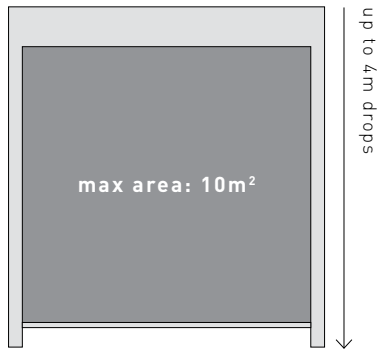

SPRING OPERATION*

- Manual spring-loaded handle operation
- Simple, no fuss, long-lasting design

*Not available for Zipscreen Extreme

» SPECIFICATIONS

SIZES

DIMENSIONS

ZIPSCREEN Open and Closed Box Blind System

up to 5m widths

ZIPSCREEN EXTREME Open Blind System only

up to 7m widths