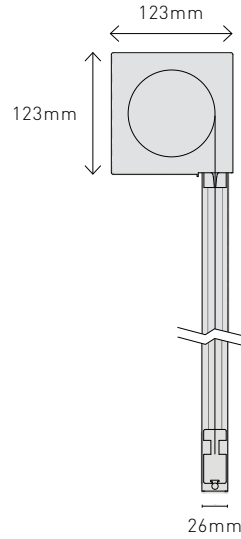

SPRING OPERATION*

- Manual spring-loaded handle operation
- Simple, no fuss, long-lasting design

*Not available for Zipscreen Extreme

» SPECIFICATIONS

SIZES

DIMENSIONS

ZIPSCREEN Open and Closed Box Blind System

up to 5m widths

ZIPSCREEN EXTREME Open Blind System only

up to 7m widths