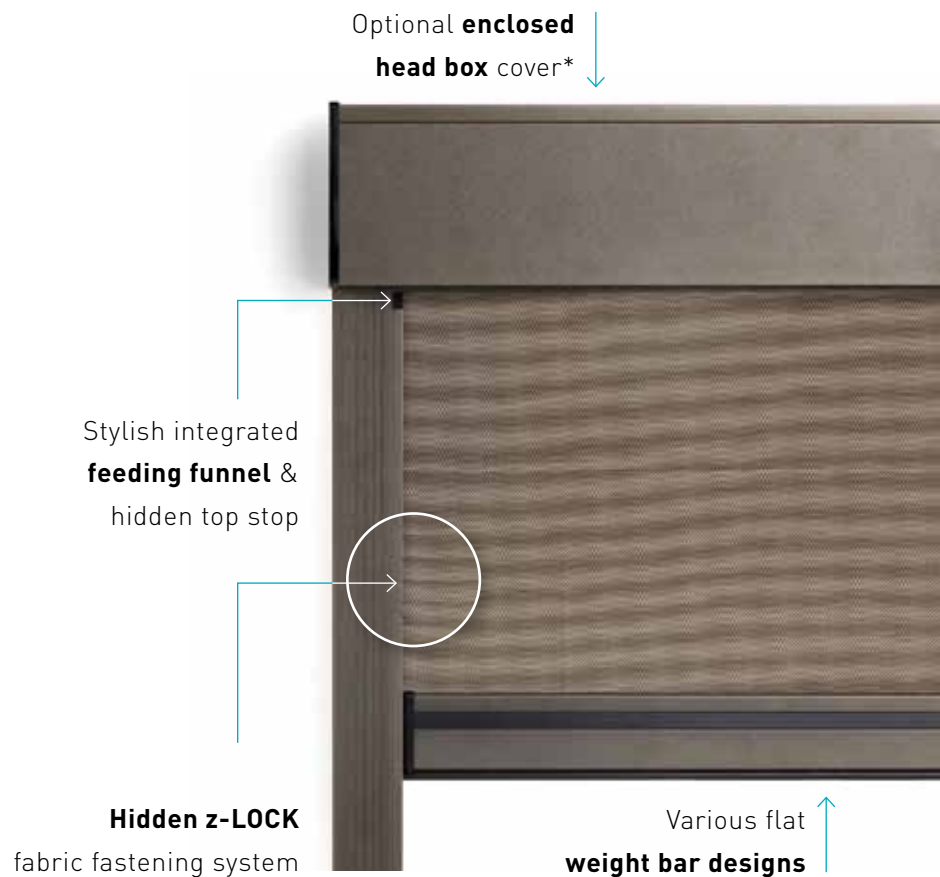

» FEATURES

- **SUN/UV PROTECTION**
- **INSECT RESISTANT**
- **WIND RESISTANT**
- **PRIVACY**
- **COASTAL APPROVED**
  (Zipscreen Extreme only)

Rated 6 on the Beaufort Wind Scale

Strong and durable, Zipscreen offers protection from the sun, UV rays, and inclement weather. In addition, its secure, custom-made fit can provide an insect-free environment to rest and relax in. Suited for a wide range of conditions, it is the perfect solution for any outdoor residential commercial and even coastal.

With various external fabric choices available, including popular screen mesh fabrics controlling the amount of visibility, Zipscreen will ensure you receive your desired level of privacy.

It's simple yet stylish design improves the presentation of any home or office, defining outdoor areas and extending your entertaining space from your kitchen or lounge. It also provides a sleek external finish to any window.