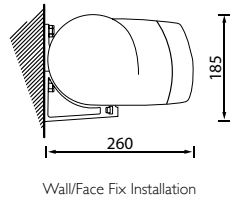

ARMONY PLUS FULL CASSETTE AWNING

GLOBAL AWNING ACCESSORIES

BAT
awning the italian way

WWW.GLOBALAWNINGS.COM.AU

FEATURES

- Full Cassette Awning offering fabric protection and smooth closing.
- 78mm Galvanised Steel Roller Tube.
- 11:1 Gear-Box is fitted as standard – motorisation is available as an optional extra.
- A PVC Hood is another available option.
- Pitch Adjustment from 5 degrees to 40 degrees which is set at installation
- Arm sizes from 1600mm to 3600mm
- Width from 2020mm to 7000mm

Projection (Arm Size mm)	Minimum Width
1600	2080
1850	2330
2100	2580
2350	2830
2600	3080
2850	3330
3100	3580
3600	4080

Wind Class 2 (European) /
Beaufort Force 5 (Australian)
Maximum wind speed of 37kms