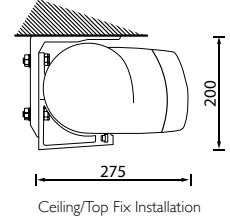

ARMONY PLUS FULL CASSETTE AWNING

GLOBAL AWNING ACCESSORIES

BAT
awning the italian way

WWW.GLOBALAWNINGS.COM.AU

FEATURES

- Full Cassette Awning offering fabric protection and smooth closing.
- 78mm Galvanised Steel Roller Tube.
- 11:1 Gear-Box is fitted as standard – motorisation is available as an optional extra.
- A PVC Hood is another available option.
- Pitch Adjustment from 5 degrees to 40 degrees which is set at installation
- Arm sizes from 1600mm to 3600mm
- Width from 2020mm to 7000mm

Projection (Arm Size mm)	Minimum Width
1600	2080
1850	2330
2100	2580
2350	2830
2600	3080
2850	3330
3100	3580
3600	4080

Wind Class 2 (European) /
Beaufort Force 5 (Australian)
Maximum wind speed of 37kms