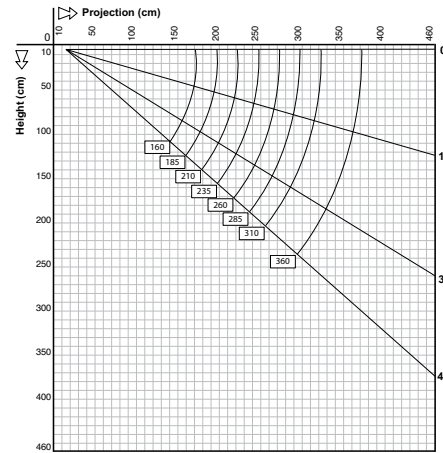

ARMONY PLUS FULL CASSETTE AWNING

GLOBAL AWNING ACCESSORIES

BAT
awning the italian way

WWW.GLOBALAWNINGS.COM.AU

FEATURES

- Full Cassette Awning offering fabric protection and smooth closing.
- 78mm Galvanised Steel Roller Tube.
- 11:1 Gear-Box is fitted as standard – motorisation is available as an optional extra.
- A PVC Hood is another available option.
- Pitch Adjustment from 5 degrees to 40 degrees which is set at installation
- Arm sizes from 1600mm to 3600mm
- Width from 2020mm to 7000mm

Projection (Arm Size mm)	Minimum Width
1600	2080
1850	2330
2100	2580
2350	2830
2600	3080
2850	3330
3100	3580
3600	4080

Wind Class 2 (European) /
Beaufort Force 5 (Australian)
Maximum wind speed of 37kms