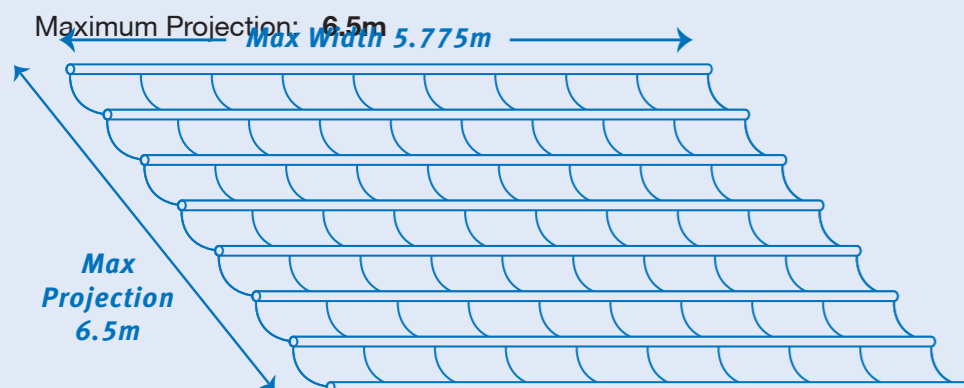

The depth of the pleats are fully customisable to suit each space. The more crossbars that are integrated means a lesser pleat depth result. This can be an important factor when considering the stacking height when retracted to clear an obstructions like doors, windows or light fittings.

Colour Range

With a full powder coat colour range available you can apply that perfect tone for seamless integration to your area.

Sizing

They are fully custom made to suit any size up to:

Maximum Width: **5.775m**

Maximum Projection: **6.5m**

* Conditions apply