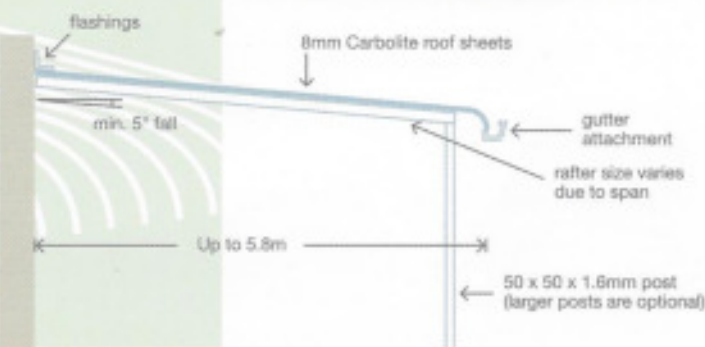

## flat patio covers

- 8mm twin wall polycarbonate available in 5 designer colours
- Extruded aluminium frames available in 4 standard colours
- Special frame colours on request
- Spans of up to 5.800 lm
- Fully engineered aluminium under structures
- Sheet panels are 725mm wide (centre to centre)
- Can be supported from roof by way of rafter brackets
- Gutter attachments available

## bullnose patio covers

- Heat formed bullnose designed sheets
- 8mm twin wall polycarbonate available in 5 designer colours
- Extruded aluminium frames available in 4 standard colours
- Special frame colours on request
- Spans of up to 5.800 lm
- Fully engineered aluminium under structures
- Sheet panels are 725mm wide (centre to centre)
- Can be supported from roof by way of rafter brackets
- Gutter attachments available

## gables - pitched roofs

- 8mm twin wall polycarbonate available in 5 designer colours
- Extruded aluminium frames available in 4 standard colours
- Special frame colours on request
- Fully engineered welded frames
- Sheet panels are 725mm wide (centre to centre)
- Can be supported from roof by way of rafter brackets
- Gutter attachments available

## barrel vaults

- 8mm twin wall polycarbonate available in 5 designer colours
- Extruded aluminium frames available in 4 standard colours
- Special frame colours on request
- Minimum radius 1400mm
- Fully engineered welded frames
- Sheet panels are 725mm wide (centre to centre)
- Can be supported from roof by way of rafter brackets
- Gutter attachments available