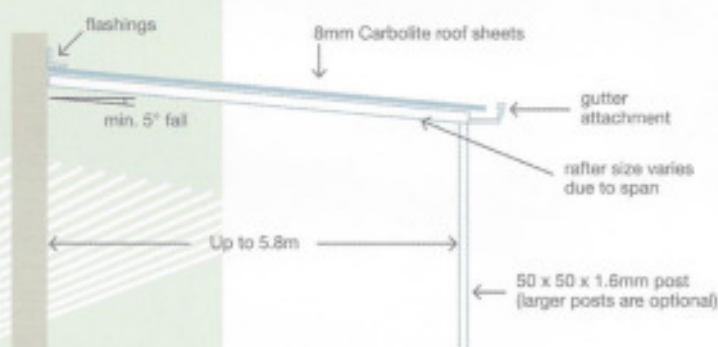

## flat patio covers

- 8mm twin wall polycarbonate available in 5 designer colours
- Extruded aluminium frames available in 4 standard colours
- Special frame colours on request
- Spans of up to 5.800 lm
- Fully engineered aluminium under structures
- Sheet panels are 725mm wide (centre to centre)
- Can be supported from roof by way of rafter brackets
- Gutter attachments available

## bullnose patio covers

- Heat formed bullnose designed sheets
- 8mm twin wall polycarbonate available in 5 designer colours
- Extruded aluminium frames available in 4 standard colours
- Special frame colours on request
- Spans of up to 5.800 lm
- Fully engineered aluminium under structures
- Sheet panels are 725mm wide (centre to centre)
- Can be supported from roof by way of rafter brackets
- Gutter attachments available

## gables - pitched roofs

- 8mm twin wall polycarbonate available in 5 designer colours
- Extruded aluminium frames available in 4 standard colours
- Special frame colours on request
- Fully engineered welded frames
- Sheet panels are 725mm wide (centre to centre)
- Can be supported from roof by way of rafter brackets
- Gutter attachments available

## barrel vaults

- 8mm twin wall polycarbonate available in 5 designer colours
- Extruded aluminium frames available in 4 standard colours
- Special frame colours on request
- Minimum radius 1400mm
- Fully engineered welded frames
- Sheet panels are 725mm wide (centre to centre)
- Can be supported from roof by way of rafter brackets
- Gutter attachments available