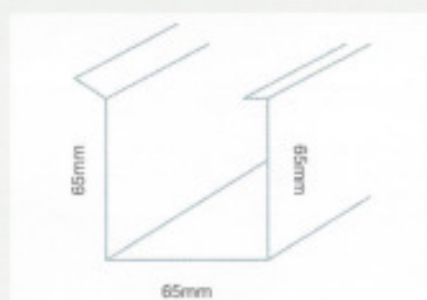

CARBOLITE bullnose gutter attachment

CARBOLITE comes with a limited 2 year warranty. Refer warranty card for more details.

CARBOLITE is a registered trademark of Carbolite Pty Ltd. The information contained in this brochure is to the best of our knowledge accurate but all recommendations are made without warranty as the conditions of use are beyond our control. All enquiries for Government approvals regarding installations must be made by the purchaser.

Approved distributor