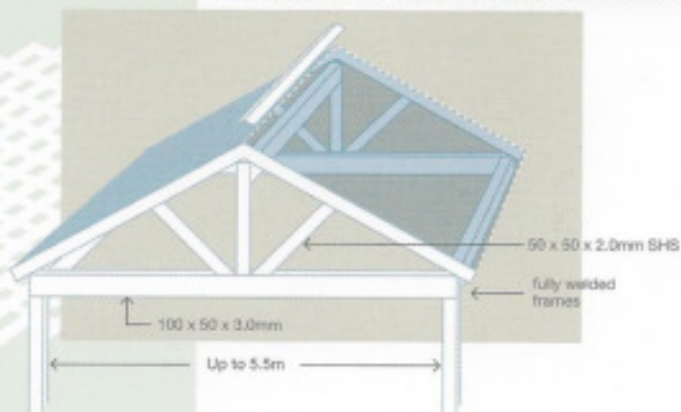

## flat patio covers

- 8mm twin wall polycarbonate available in 5 designer colours
- Extruded aluminium frames available in 4 standard colours
- Special frame colours on request
- Spans of up to 5.800 lm
- Fully engineered aluminium under structures
- Sheet panels are 725mm wide (centre to centre)
- Can be supported from roof by way of rafter brackets
- Gutter attachments available

## bullnose patio covers

- Heat formed bullnose designed sheets
- 8mm twin wall polycarbonate available in 5 designer colours
- Extruded aluminium frames available in 4 standard colours
- Special frame colours on request
- Spans of up to 5.800 lm
- Fully engineered aluminium under structures
- Sheet panels are 725mm wide (centre to centre)
- Can be supported from roof by way of rafter brackets
- Gutter attachments available

## gables - pitched roofs

- 8mm twin wall polycarbonate available in 5 designer colours
- Extruded aluminium frames available in 4 standard colours
- Special frame colours on request
- Fully engineered welded frames
- Sheet panels are 725mm wide (centre to centre)
- Can be supported from roof by way of rafter brackets
- Gutter attachments available

## barrel vaults

- 8mm twin wall polycarbonate available in 5 designer colours
- Extruded aluminium frames available in 4 standard colours
- Special frame colours on request
- Minimum radius 1400mm
- Fully engineered welded frames
- Sheet panels are 725mm wide (centre to centre)
- Can be supported from roof by way of rafter brackets
- Gutter attachments available