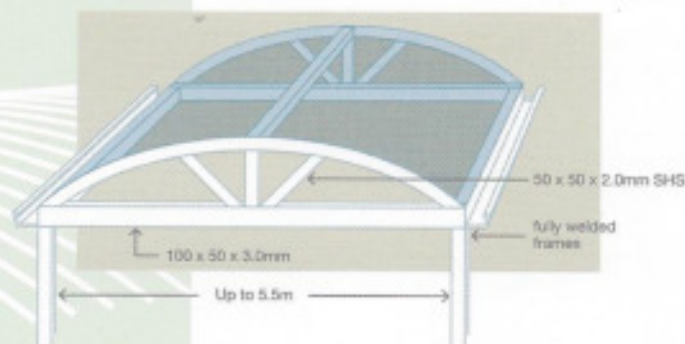

## flat patio covers

- 8mm twin wall polycarbonate available in 5 designer colours
- Extruded aluminium frames available in 4 standard colours
- Special frame colours on request
- Spans of up to 5.800 lm
- Fully engineered aluminium under structures
- Sheet panels are 725mm wide (centre to centre)
- Can be supported from roof by way of rafter brackets
- Gutter attachments available

## bullnose patio covers

- Heat formed bullnose designed sheets
- 8mm twin wall polycarbonate available in 5 designer colours
- Extruded aluminium frames available in 4 standard colours
- Special frame colours on request
- Spans of up to 5.800 lm
- Fully engineered aluminium under structures
- Sheet panels are 725mm wide (centre to centre)
- Can be supported from roof by way of rafter brackets
- Gutter attachments available

## gables - pitched roofs

- 8mm twin wall polycarbonate available in 5 designer colours
- Extruded aluminium frames available in 4 standard colours
- Special frame colours on request
- Fully engineered welded frames
- Sheet panels are 725mm wide (centre to centre)
- Can be supported from roof by way of rafter brackets
- Gutter attachments available

## barrel vaults

- 8mm twin wall polycarbonate available in 5 designer colours
- Extruded aluminium frames available in 4 standard colours
- Special frame colours on request
- Minimum radius 1400mm
- Fully engineered welded frames
- Sheet panels are 725mm wide (centre to centre)
- Can be supported from roof by way of rafter brackets
- Gutter attachments available