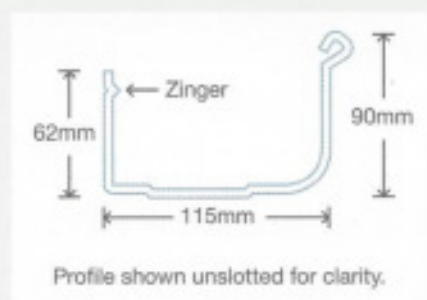

water diversion

CARBOLITE quad gutter attachment (used on flat/barrel vault and gable awnings)