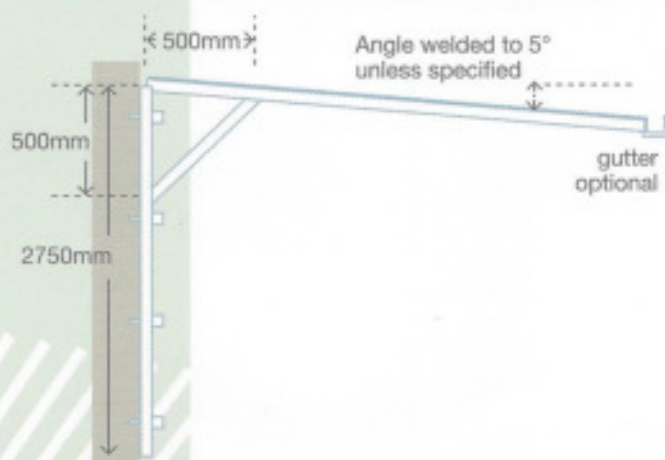

## gables - pitched roofs

- 8mm twin wall polycarbonate available in 5 designer colours
- Extruded aluminium frames available in 4 standard colours
- Special frame colours on request
- Fully engineered welded frames
- Sheet panels are 725mm wide (centre to centre)
- Can be supported from roof by way of rafter brackets
- Gutter attachments available

## barrel vaults

- 8mm twin wall polycarbonate available in 5 designer colours
- Extruded aluminium frames available in 4 standard colours
- Special frame colours on request
- Minimum radius 1400mm
- Fully engineered welded frames
- Sheet panels are 725mm wide (centre to centre)
- Can be supported from roof by way of rafter brackets
- Gutter attachments available

## cantilevered awnings (flat & bullnosed)

- 8mm twin wall polycarbonate available in 5 designer colours
- Extruded aluminium joining sections available in 4 standard colours
- Special frame colours on request
- Maximum projection is 2600mm
- Sheet panels are 725mm wide (centre to centre)
- Sturdy welded frame trusses to engineer specifications
- Suitable for patio covers
- Pitch set at 5 degree fall but can be pre welded to any angle requested