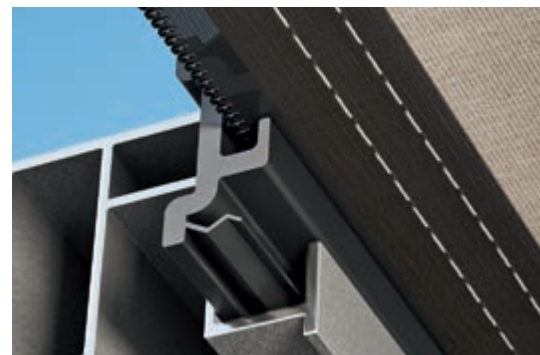

the awning simply

OptiStretch or Stretch – always a stable fabric position

With Plaza Viva OptiStretch the fabric is held captive and on all four sides. The advantages: a highly tensioned fabric and no light gap on the sides. The basic version of the Plaza Viva Stretch is tensioned on two sides and there is a light gap between the fabric and guide channel. A strong rope tensioning system ensures even fabric positioning with both versions.