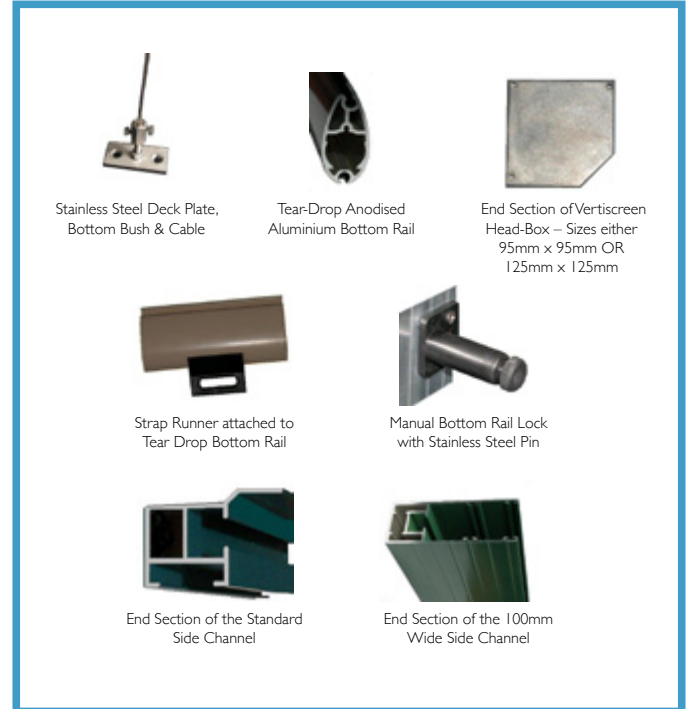

VERTISCREEN 95 & 125 AWNING

GLOBAL AWNING ACCESSORIES

WWW.GLOBALAWNINGS.COM.AU

FEATURES

- The VERTISCREEN Range has been specifically designed for Australian conditions, offering the best in Sun Protection.
- Stylish Aluminum Head-Box offered in two sizes - 95 x 95mm, or 125 x 125mm.
- The VERTISCREEN Range offers a choice of 2 side channels (50mm or 100mm), or a Stainless Steel Wire Guide cable
- Can be operated by gearbox and crank handle, or motor.
- VERTISCREEN 95 sizes from 900mm - 4500mm wide, and drop from 900mm – 2700mm.
- VERTISCREEN 125 sizes from 900mm - 5400mm wide, and drop from 900mm – 3300mm.

Standard Side Guide Channel

Wire Guide

Stainless Steel Deck Plate, Bottom Bush & Cable

Tear-Drop Anodised Aluminium Bottom Rail

End Section of Vertiscreen Head-Box – Sizes either 95mm x 95mm OR 125mm x 125mm

Strap Runner attached to Tear Drop Bottom Rail

Manual Bottom Rail Lock with Stainless Steel Pin

End Section of the Standard Side Channel

End Section of the 100mm Wide Side Channel

Vertiscreen 95

Vertiscreen 125