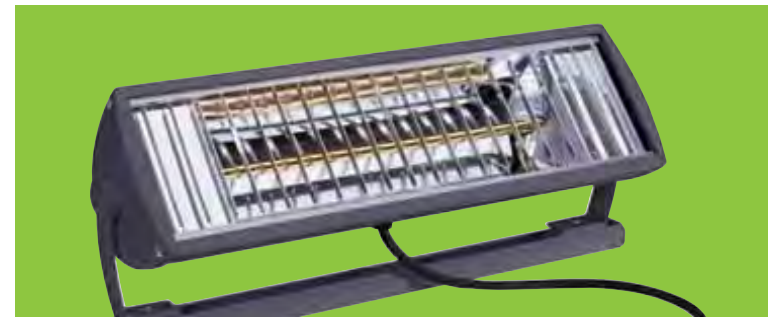

Paravento

SIDE SCREEN PANELS | PRIVACY + WIND PROTECTION

Even if you are on very good terms with your neighbours, you still want to enjoy your privacy from time to time and freedom from curious looks from others. The Paravento side screen is a particularly attractive and practical solution. Our side screen not only looks good but disappears into an elegant cassette when not needed. The screen provides maximum protection from prying eyes as well as from unpleasant winds. Paravento is the perfect compliment to awnings and textile patio roofs.

Sizes: Available with casing heights of 127.5 cm, 187.5 cm and 250 cm.

For full details on Paravento + Options:

Visit our website + download our technical brochures:

www.petermeyerblinds.com.au

LED

Conjure up your very personal patio atmosphere with an LED or LED Design light bar. In combination with a Weinor awning or even if fitted separately, the light bar has no difficulty replacing other patio or balcony lights. Remote-controlled ON/OFF provides a convenient way to control your Weinor LED Light Bars. The light-emitting diodes have a long lifetime of some 30,000 hours, helping to save energy & resources.

Tempura

Our heating system is called the Tempura system. This high tech heater will allow you to enjoy your outdoor deck or patio for more hours in the evening and more months of the year as the weather cools. This amazingly efficient and energy saving technology offers the exceptional benefit of going from cold start to it's full radiant temperature within 2 seconds. No more waiting for warmth.