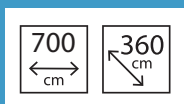

Wind Class 2 (European) /
Beaufort Force 5 (Australian)
Maximum wind speed of 37kms