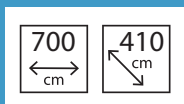

Wind Class 1 (European) /
Beaufort Force 4 (Australian)
Maximum wind speed of 27kms

Colour Options are White, Ivory, Silver Grey or Black Satin. Other standard powder-coat colours are available at an additional cost.