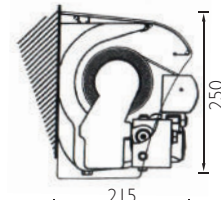

Global 2020 Hood
Wall/Face Fix