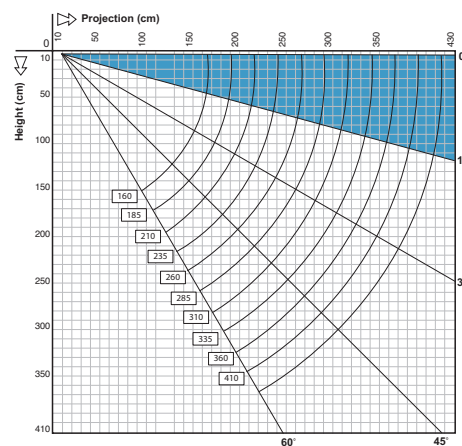

# FEATURES

- 40mm x 40mm Square Bar
- 78mm Galvanised Steel Roller Tube
- 11:1 Gear-box is standard – Awnings over 6m should be motorized
- Compact Design which sits closer to the wall
- Projection from 1600mm to 4100mm
- Width from 2050mm to 7000mm
- Heavy Duty Arms with Stainless Steel Chain
- Modern styled Heavy Extruded Alum. Hood and Extended front bar
- Pitch adjustment on installation can be set up to 15 degrees for optimal self alignment when closed

All photos courtesy of Jan Murphy Inside and Outside Designs in Noosaville

Wind Class 2 (European) /  
Beaufort Force 5 (Australian)  
Maximum wind speed of 37kms

Wind Class 1 (European) /  
Beaufort Force 4 (Australian)  
Maximum wind speed of 27kms

Colour Options are White, Ivory, Silver Grey or Black Satin. Other standard powder-coat colours are available at an additional cost.

| Projection (Arm Size mm) | Minimum Width | Minimum Width with Alum. Hood |
|--------------------------|---------------|-------------------------------|
| 1600                     | 2010          | 2046                          |
| 1850                     | 2260          | 2296                          |
| 2100                     | 2510          | 2546                          |
| 2350                     | 2760          | 2796                          |
| 2600                     | 3000          | 3036                          |
| 2850                     | 3260          | 3296                          |
| 3100                     | 3510          | 3546                          |
| 3600                     | 4000          | 4036                          |
| 4100                     | 4500          | 4536                          |