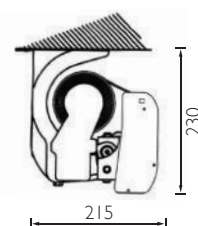

Global 2020
Semi-Cassette
No Hood
Ceiling/Top Fix