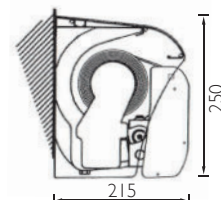

# FEATURES

- 40mm x 40mm Square Bar
- 78mm Galvanised Steel Roller Tube
- 11:1 Gear-box is standard – Awnings over 6m should be motorized
- Compact Design which sits closer to the wall
- Projection from 1600mm to 4100mm
- Width from 2050mm to 7000mm
- Heavy Duty Arms with Stainless Steel Chain
- Modern styled Heavy Extruded Alum. Hood and Extended front bar
- Pitch adjustment on installation can be set up to 15 degrees for optimal self alignment when closed

Colour Options are White, Ivory, Silver Grey or Black Satin. Other standard powder-coat colours are available at an additional cost.

| Projection (Arm Size mm) | Minimum Width | Minimum Width with Alum. Hood |
|--------------------------|---------------|-------------------------------|
| 1600                     | 2010          | 2046                          |
| 1850                     | 2260          | 2296                          |
| 2100                     | 2510          | 2546                          |
| 2350                     | 2760          | 2796                          |
| 2600                     | 3000          | 3036                          |
| 2850                     | 3260          | 3296                          |
| 3100                     | 3510          | 3546                          |
| 3600                     | 4000          | 4036                          |
| 4100                     | 4500          | 4536                          |