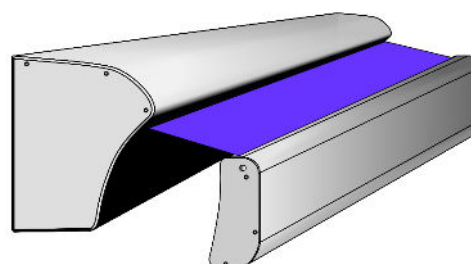

# FEATURES

- 40mm x 40mm Square Bar
- 78mm Galvanised Steel Roller Tube
- 11:1 Gear-box is standard – Awnings over 6m should be motorized
- Compact Design which sits closer to the wall
- Projection from 1600mm to 4100mm
- Width from 2050mm to 7000mm
- Heavy Duty Arms with Stainless Steel Chain
- Modern styled Heavy Extruded Alum. Hood and Extended front bar
- Pitch adjustment on installation can be set up to 15 degrees for optimal self alignment when closed

Colour Options are White, Ivory, Silver Grey or Black Satin. Other standard powder-coat colours are available at an additional cost.

| Projection (Arm Size mm) | Minimum Width | Minimum Width with Alum. Hood |
|--------------------------|---------------|-------------------------------|
| 1600                     | 2010          | 2046                          |
| 1850                     | 2260          | 2296                          |
| 2100                     | 2510          | 2546                          |
| 2350                     | 2760          | 2796                          |
| 2600                     | 3000          | 3036                          |
| 2850                     | 3260          | 3296                          |
| 3100                     | 3510          | 3546                          |
| 3600                     | 4000          | 4036                          |
| 4100                     | 4500          | 4536                          |